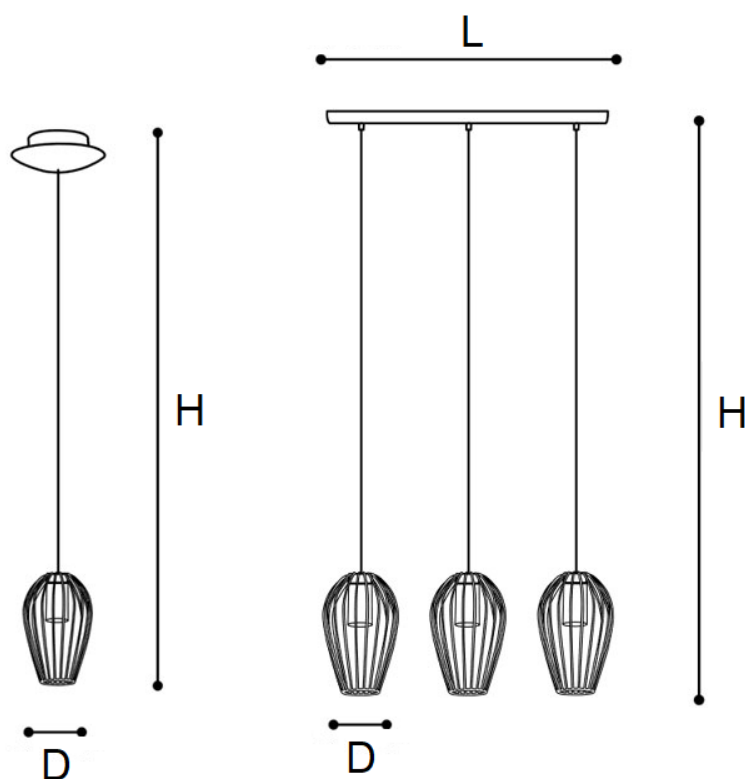

ELMARK[®]

The Brand of Electricity

ADRIA SERIES

GENERAL INFORMATION »

- ∴ Input Voltage: 220-240VAC
- ∴ Lamp holder: E27
- ∴ Material: Metal
- ∴ Color of the body: Black
- ∴ Lamps: Not Included, Max 40W
- ∴ IP Rate: IP20

DIMENSIONS »

ADDITIONAL INFORMATION »

Catalogue number	Diameter (mm)	Length (mm)	Height (mm)
955ADRIA1/BL	160	-	1500
955ADRIA3/BL	160	650	1500

Catalogue number	Barcode	Packing /Box (pcs)
955ADRIA1/BL	3800131228345	1/1
955ADRIA3/BL	3800131228352	1/1